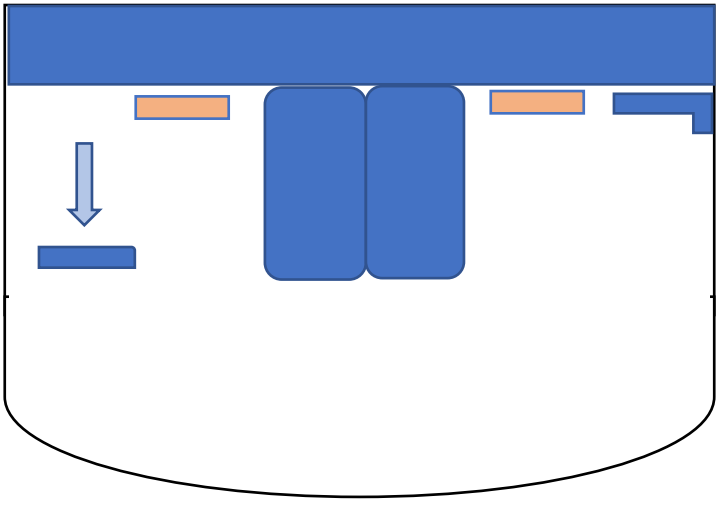

Act 1 Scene 1
Prologue

Scene 2
Will's Bedroom

Be the Hero

Be the Hero

Scene 3
The Swamp

Scene 6
Doctor's Office

Act 1 Scene 6
Stranger

Stranger

Scene 8
Garage

Two Men in My Life

Scene 10
The Cave

Scene 11
Out There on The Road

Act 1 Scene 12
Circus

Closer to Her (Cannon)

Scene 13
Auburn University

Daffodils

Intermission

Act 2 Scene 1
Red Whit and True

Scene 2
Will's Bedroom

Scene 3
Edwards Bedroom

Scene 4
Jenny's House

Scene 5
Ashton Statue

Start Over

Act 2 Scene 6
Hospital Scene

What's Next

What's Next Wheel Chair
Pushed from upstage

What's Next
Main Curtain Opens

Scene 7
Procession (Strike Chair in
Blackout – Elijah will bring UC)