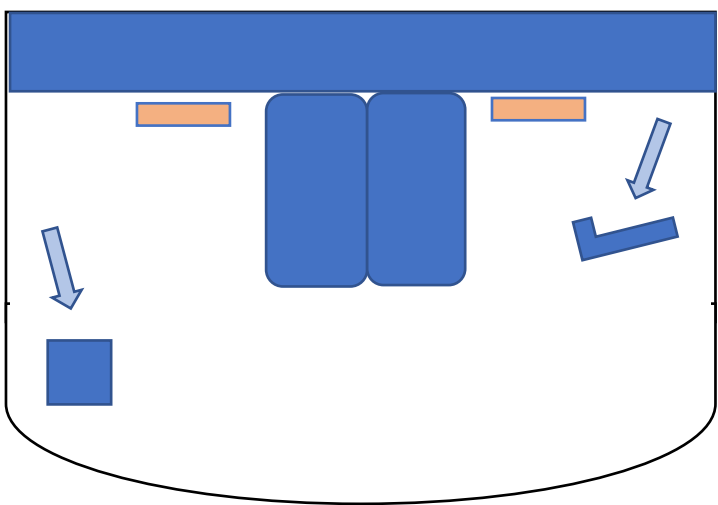

Intermission

Act 2 Scene 1
Red Whit and True

Scene 2
Will's Bedroom

Scene 3
Edwards Bedroom

Scene 4
Jenny's House

Scene 5
Ashton Statue

Start Over

Act 2 Scene 6
Hospital Scene

What's Next

What's Next Wheel Chair
Pushed from upstage

What's Next
Main Curtain Opens

Scene 7
Procession (Strike Chair in
Blackout – Elijah will bring UC)