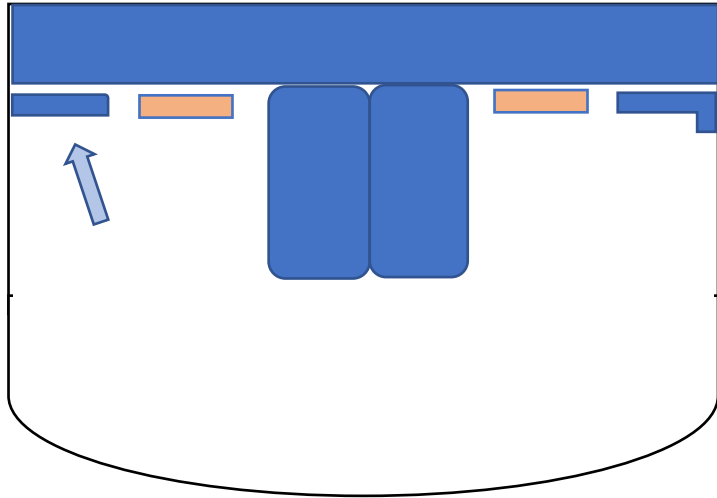

Act 1 Scene 1
Prologue

Scene 2
Will's Bedroom

Be the Hero

Be the Hero

Scene 3
The Swamp

Scene 6
Doctor's Office

Act 1 Scene 6
Stranger

Stranger

Scene 8
Garage

Two Men in My Life

Scene 10
The Cave

Scene 11
Out There on The Road

Act 1 Scene 12
Circus

Closer to Her (Cannon)

Scene 13
Auburn University

Daffodils

Intermission

Act 2 Scene 1
Red Whit and True

Scene 2
Will's Bedroom

Scene 3
Edwards Bedroom

Scene 4
Jenny's House

Scene 5
Ashton Statue

Start Over

Act 2 Scene 6
Hospital Scene

What's Next

What's Next Wheel Chair
Pushed from upstage

What's Next
Main Curtain Opens

Scene 7
Procession (Strike Chair in
Blackout – Elijah will bring UC)