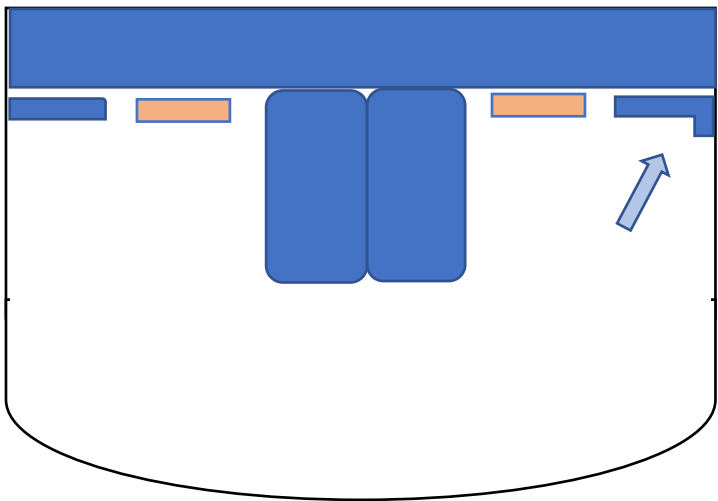

Act 1 Scene 1
Prologue

Scene 2
Will's Bedroom

Be the Hero

Be the Hero

Scene 3
The Swamp

Scene 6
Doctor's Office

Act 1 Scene 6
Stranger

Stranger

Scene 8
Garage

Two Men in My Life

Scene 10
The Cave

Scene 11
Out There on The Road

Act 1 Scene 12
Circus

Closer to Her (Cannon)

Scene 13
Auburn University

Daffodils

Intermission

Act 2 Scene 1
Red Whit and True

Scene 2
Will's Bedroom

Scene 3
Edwards Bedroom

Scene 4
Jenny's House

Scene 5
Ashton Statue

Start Over

Act 2 Scene 6
Hospital Scene

What's Next

What's Next Wheel Chair
Pushed from upstage

What's Next
Main Curtain Opens

Scene 7
Procession (Strike Chair in
Blackout – Elijah will bring UC)