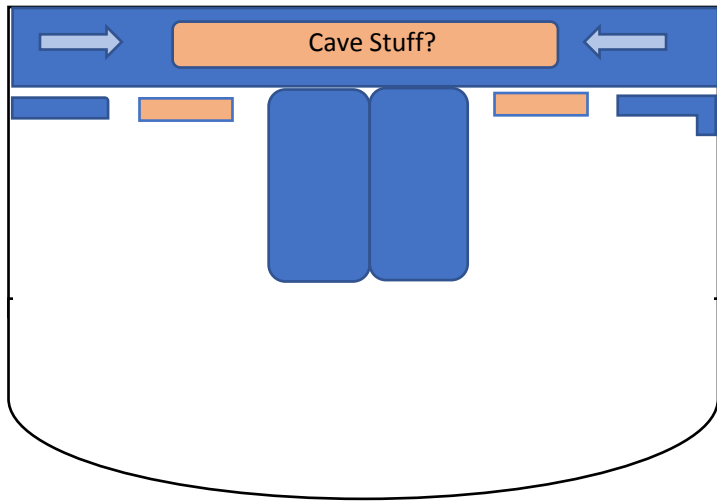

Act 1 Scene 1
Prologue

Scene 2
Will's Bedroom

Be the Hero

Be the Hero

Scene 3
The Swamp

Scene 6
Doctor's Office

Act 1 Scene 6
Stranger

Stranger

Scene 8
Garage

Two Men in My Life

Scene 10
The Cave

Scene 11
Out There on The Road

Act 1 Scene 12
Circus

Closer to Her (Cannon)

Scene 13
Auburn University

Daffodils

Intermission

Act 2 Scene 1
Red Whit and True

Scene 2
Will's Bedroom

Scene 3
Edwards Bedroom

Scene 4
Jenny's House

Scene 5
Ashton Statue

Start Over

Act 2 Scene 6
Hospital Scene

What's Next

What's Next Wheel Chair
Pushed from upstage

What's Next
Main Curtain Opens

Scene 7
Procession (Strike Chair in
Blackout – Elijah will bring UC)