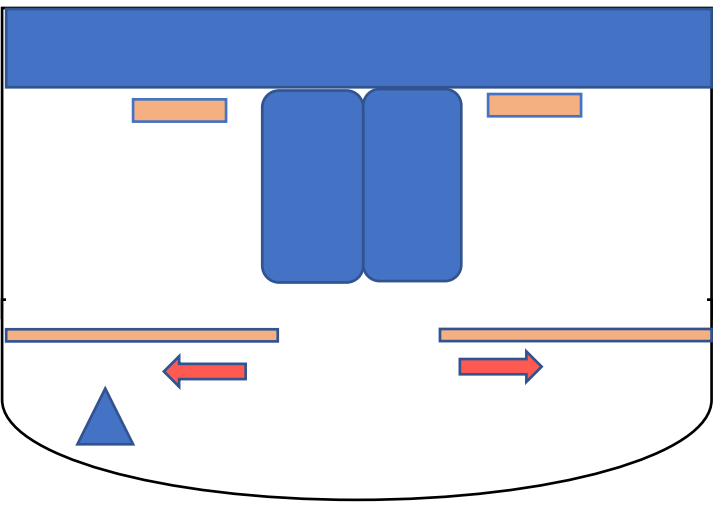

Intermission

Act 2 Scene 1
Red Whit and True

Scene 2
Will's Bedroom

Scene 3
Edwards Bedroom

Scene 4
Jenny's House

Scene 5
Ashton Statue

Start Over

Act 2 Scene 6
Hospital Scene

What's Next

What's Next Wheel Chair
Pushed from upstage

What's Next
Main Curtain Opens

Scene 7
Procession (Strike Chair in
Blackout – Elijah will bring UC)