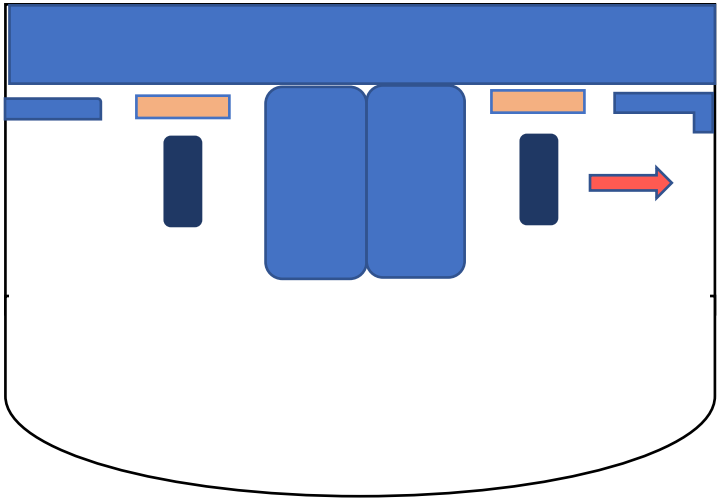

Act 1 Scene 1
Prologue

Scene 2
Will's Bedroom

Be the Hero

Be the Hero

Scene 3
The Swamp

Scene 6
Doctor's Office

Act 1 Scene 6
Stranger

Stranger

Scene 8
Garage

Two Men in My Life

Scene 10
The Cave

Scene 11
Out There on The Road

Act 1 Scene 12
Circus

Closer to Her (Cannon)

Scene 13
Auburn University

Daffodils

Intermission

Act 2 Scene 1
Red Whit and True

Scene 2
Will's Bedroom

Scene 3
Edwards Bedroom

Scene 4
Jenny's House

Scene 5
Ashton Statue

Start Over

Act 2 Scene 6
Hospital Scene

What's Next

What's Next Wheel Chair
Pushed from upstage

What's Next
Main Curtain Opens

Scene 7
Procession (Strike Chair in
Blackout – Elijah will bring UC)