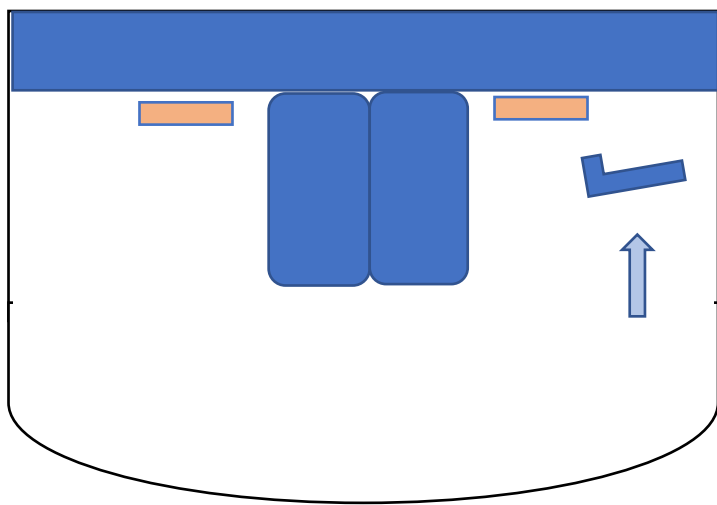

Intermission

Act 2 Scene 1
Red Whit and True

Scene 2
Will's Bedroom

Scene 3
Edwards Bedroom

Scene 4
Jenny's House

Scene 5
Ashton Statue

Start Over

Act 2 Scene 6
Hospital Scene

What's Next

What's Next Wheel Chair
Pushed from upstage

What's Next
Main Curtain Opens

Scene 7
Procession (Strike Chair in
Blackout – Elijah will bring UC)