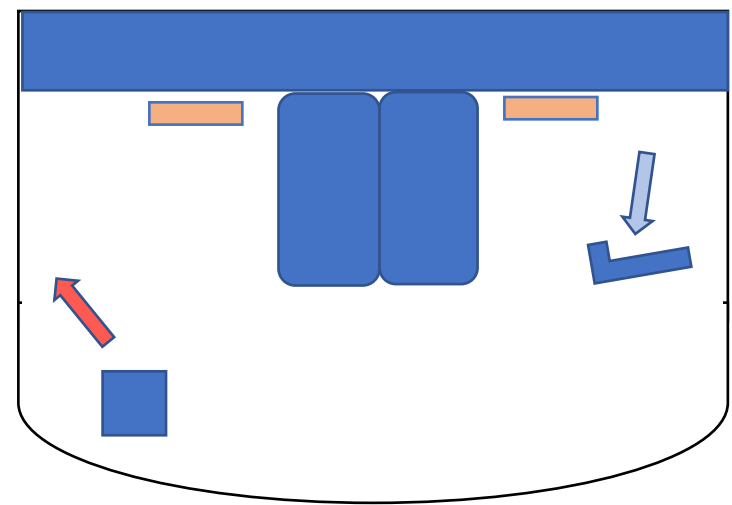

Intermission

Act 2 Scene 1
Red Whit and True

Scene 2
Will's Bedroom

Scene 3
Edwards Bedroom

Scene 4
Jenny's House

Scene 5
Ashton Statue

Start Over

Act 2 Scene 6
Hospital Scene

What's Next

What's Next Wheel Chair
Pushed from upstage

What's Next
Main Curtain Opens

Scene 7
Procession (Strike Chair in
Blackout – Elijah will bring UC)