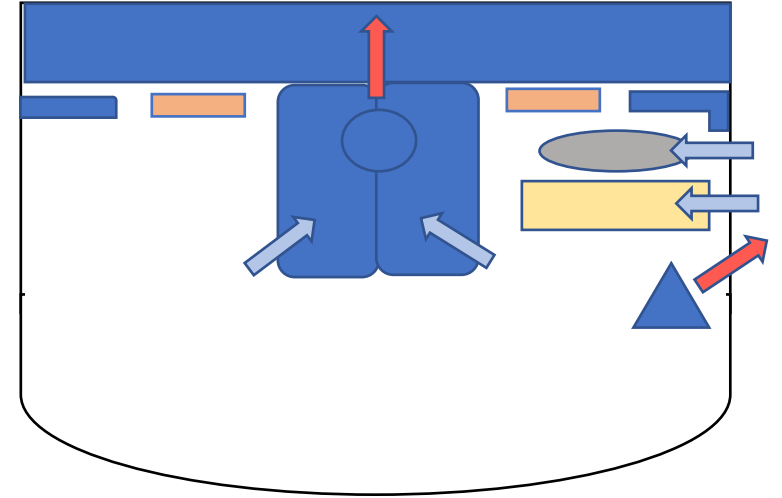

Scene 8
Garage

Two Men in My Life

Scene 10
The Cave

Scene 11
Out There on The Road

Act 1 Scene 12
Circus

Closer to Her (Cannon)

Scene 13
Auburn University

Daffodils

Intermission

Act 2 Scene 1
Red Whit and True

Scene 2
Will's Bedroom

Scene 3
Edwards Bedroom

Scene 4
Jenny's House

Scene 5
Ashton Statue

Start Over

Act 2 Scene 6
Hospital Scene

What's Next

What's Next Wheel Chair
Pushed from upstage

What's Next
Main Curtain Opens

Scene 7
Procession (Strike Chair in
Blackout – Elijah will bring UC)