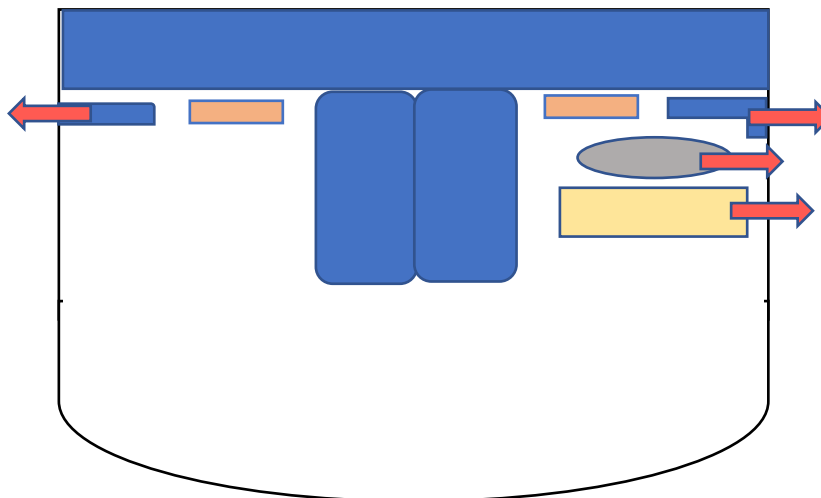

Act 1 Scene 1
Prologue

Scene 2
Will's Bedroom

Be the Hero

Be the Hero

Scene 3
The Swamp

Scene 6
Doctor's Office

Act 1 Scene 6
Stranger

Stranger

Scene 8
Garage

Two Men in My Life

Scene 10
The Cave

Scene 11
Out There on The Road

Act 1 Scene 12
Circus

Closer to Her (Cannon)

Scene 13
Auburn University

Daffodils

Intermission

Act 2 Scene 1
Red Whit and True

Scene 2
Will's Bedroom

Scene 3
Edwards Bedroom

Scene 4
Jenny's House

Scene 5
Ashton Statue

Start Over

Act 2 Scene 6
Hospital Scene

What's Next

What's Next Wheel Chair
Pushed from upstage

What's Next
Main Curtain Opens

Scene 7
Procession (Strike Chair in
Blackout – Elijah will bring UC)