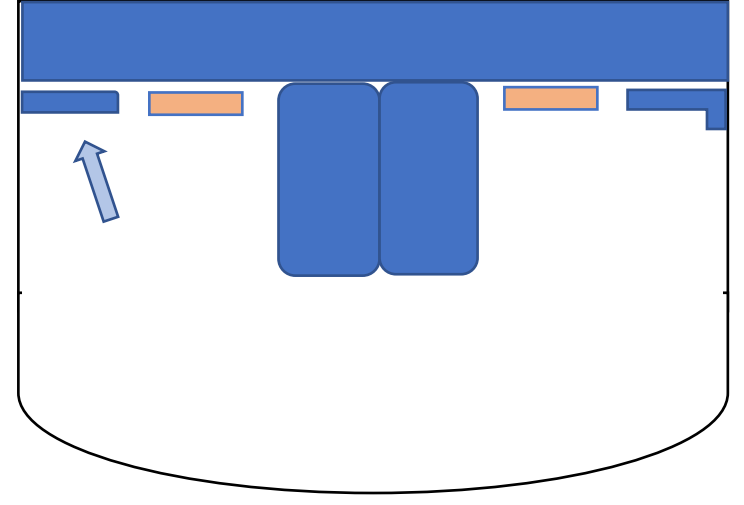

Act 1 Scene 1
Prologue

Scene 2
Will's Bedroom

Be the Hero

Be the Hero

Scene 3
The Swamp

Scene 6
Doctor's Office

Act 1 Scene 6
Stranger

Stranger

Scene 8
Garage

Two Men in My Life

Scene 10
The Cave

Scene 11
Out There on The Road

Act 1 Scene 12
Circus

Closer to Her (Cannon)

Scene 13
Auburn University

Daffodils

Intermission

Act 2 Scene 1
Red Whit and True

Scene 2
Will's Bedroom

Scene 3
Edwards Bedroom

Scene 4
Jenny's House

Scene 5
Ashton Statue

Start Over

Act 2 Scene 6
Hospital Scene

What's Next

What's Next Wheel Chair
Pushed from upstage

What's Next
Main Curtain Opens

Scene 7
Procession (Strike Chair in
Blackout – Elijah will bring UC)