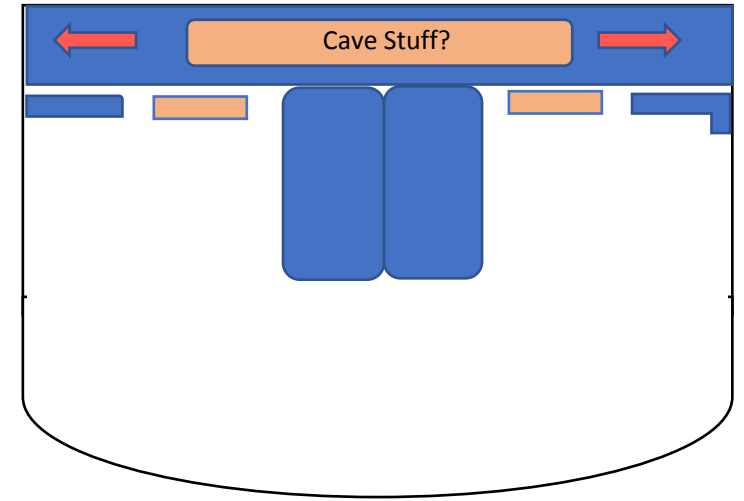

Act 1 Scene 1
Prologue

Scene 2
Will's Bedroom

Be the Hero

Be the Hero

Scene 3
The Swamp

Scene 6
Doctor's Office

Act 1 Scene 6
Stranger

Stranger

Scene 8
Garage

Two Men in My Life

Scene 10
The Cave

Scene 11
Out There on The Road

Act 1 Scene 12
Circus

Closer to Her (Cannon)

Scene 13
Auburn University

Daffodils

Intermission

Act 2 Scene 1
Red Whit and True

Scene 2
Will's Bedroom

Scene 3
Edwards Bedroom

Scene 4
Jenny's House

Scene 5
Ashton Statue

Start Over

Act 2 Scene 6
Hospital Scene

What's Next

What's Next Wheel Chair
Pushed from upstage

What's Next
Main Curtain Opens

Scene 7
Procession (Strike Chair in
Blackout – Elijah will bring UC)