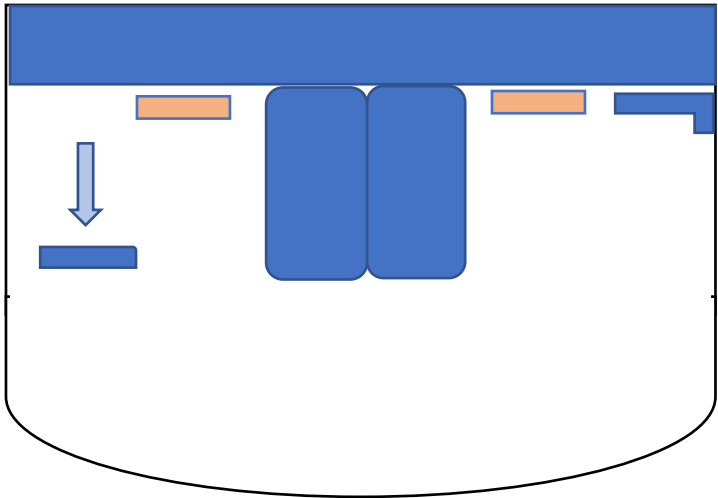

Act 1 Scene 1
Prologue

Scene 2
Will's Bedroom

Be the Hero

Be the Hero

Scene 3
The Swamp

Scene 6
Doctor's Office

Act 1 Scene 6
Stranger

Stranger

Scene 8
Garage

Two Men in My Life

Scene 10
The Cave

Scene 11
Out There on The Road

Act 1 Scene 12
Circus

Closer to Her (Cannon)

Scene 13
Auburn University

Daffodils

Intermission

Act 2 Scene 1
Red Whit and True

Scene 2
Will's Bedroom

Scene 3
Edwards Bedroom

Scene 4
Jenny's House

Scene 5
Ashton Statue

Start Over

Act 2 Scene 6
Hospital Scene

What's Next

What's Next Wheel Chair
Pushed from upstage

What's Next
Main Curtain Opens

Scene 7
Procession (Strike Chair in
Blackout – Elijah will bring UC)