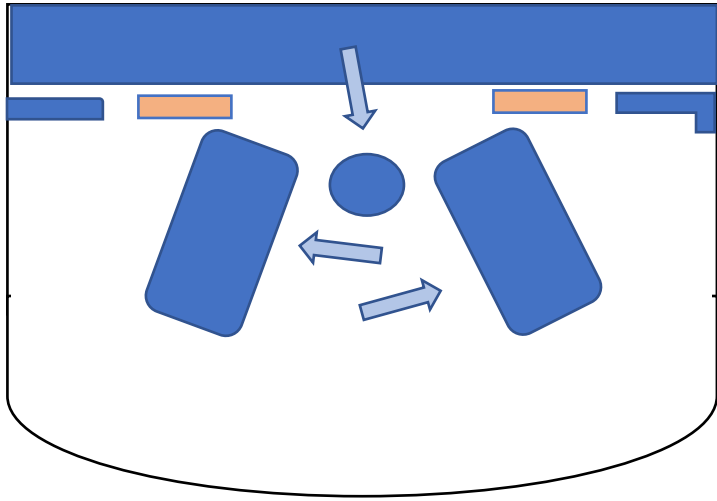

Act 1 Scene 1
Prologue

Scene 2
Will's Bedroom

Be the Hero

Be the Hero

Scene 3
The Swamp

Scene 6
Doctor's Office

Act 1 Scene 6
Stranger

Stranger

Scene 8
Garage

Two Men in My Life

Scene 10
The Cave

Scene 11
Out There on The Road

Act 1 Scene 12
Circus

Closer to Her (Cannon)

Scene 13
Auburn University

Daffodils

Intermission

Act 2 Scene 1
Red Whit and True

Scene 2
Will's Bedroom

Scene 3
Edwards Bedroom

Scene 4
Jenny's House

Scene 5
Ashton Statue

Start Over

Act 2 Scene 6
Hospital Scene

What's Next

What's Next Wheel Chair
Pushed from upstage

What's Next
Main Curtain Opens

Scene 7
Procession (Strike Chair in
Blackout – Elijah will bring UC)