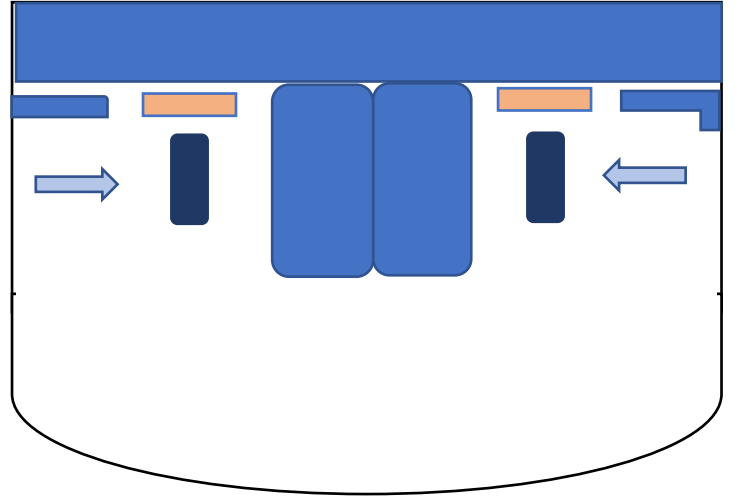

Act 1 Scene 1
Prologue

Scene 2
Will's Bedroom

Be the Hero

Be the Hero

Scene 3
The Swamp

Scene 6
Doctor's Office

Act 1 Scene 6
Stranger

Stranger

Scene 8
Garage

Two Men in My Life

Scene 10
The Cave

Scene 11
Out There on The Road

Act 1 Scene 12
Circus

Closer to Her (Cannon)

Scene 13
Auburn University

Daffodils

Intermission

Act 2 Scene 1
Red Whit and True

Scene 2
Will's Bedroom

Scene 3
Edwards Bedroom

Scene 4
Jenny's House

Scene 5
Ashton Statue

Start Over

Act 2 Scene 6
Hospital Scene

What's Next

What's Next Wheel Chair
Pushed from upstage

What's Next
Main Curtain Opens

Scene 7
Procession (Strike Chair in
Blackout – Elijah will bring UC)