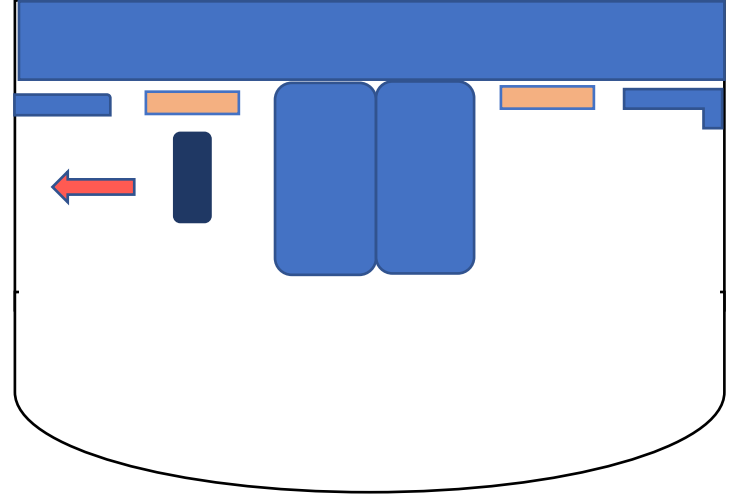

Act 1 Scene 1
Prologue

Scene 2
Will's Bedroom

Be the Hero

Be the Hero

Scene 3
The Swamp

Scene 6
Doctor's Office

Act 1 Scene 6
Stranger

Stranger

Scene 8
Garage

Two Men in My Life

Scene 10
The Cave

Scene 11
Out There on The Road

Act 1 Scene 12
Circus

Closer to Her (Cannon)

Scene 13
Auburn University

Daffodils

Intermission

Act 2 Scene 1
Red Whit and True

Scene 2
Will's Bedroom

Scene 3
Edwards Bedroom

Scene 4
Jenny's House

Scene 5
Ashton Statue

Start Over

Act 2 Scene 6
Hospital Scene

What's Next

What's Next Wheel Chair
Pushed from upstage

What's Next
Main Curtain Opens

Scene 7
Procession (Strike Chair in
Blackout – Elijah will bring UC)