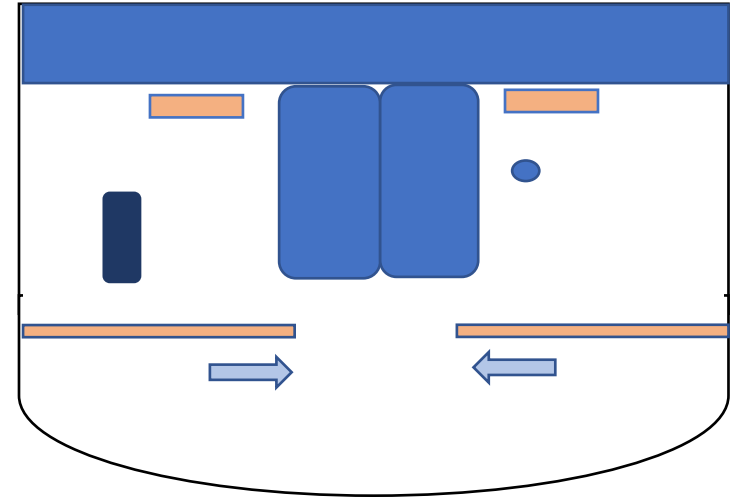

Intermission

Act 2 Scene 1
Red Whit and True

Scene 2
Will's Bedroom

Scene 3
Edwards Bedroom

Scene 4
Jenny's House

Scene 5
Ashton Statue

Start Over

Act 2 Scene 6
Hospital Scene

What's Next

What's Next Wheel Chair
Pushed from upstage

What's Next
Main Curtain Opens

Scene 7
Procession (Strike Chair in
Blackout – Elijah will bring UC)