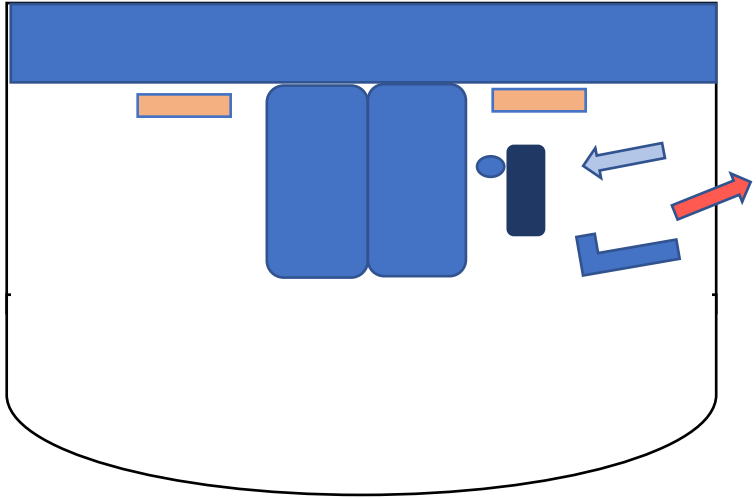

Intermission

Act 2 Scene 1
Red Whit and True

Scene 2
Will's Bedroom

Scene 3
Edwards Bedroom

Scene 4
Jenny's House

Scene 5
Ashton Statue

Start Over

Act 2 Scene 6
Hospital Scene

What's Next

What's Next Wheel Chair
Pushed from upstage

What's Next
Main Curtain Opens

Scene 7
Procession (Strike Chair in
Blackout – Elijah will bring UC)